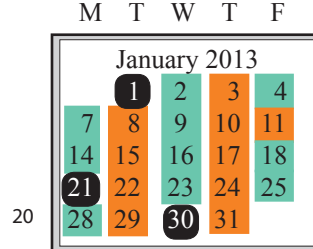

● Indicates No School for students.

■ Indicates Kindergarten Group A.

■ Indicates Kindergarten Group B.

20-21 Teacher Work Days
22 First Day for Students

1 Holiday Break - *No School*
21 Martin L. King Day - *No School*
30 Teacher Inservice - *No School*

3 Labor Day - *No School*

15 *No School (Conf Make-Up Day)*
18 Presidents' Day - *No School*

1-5 Achievement Testing
18 End of 1st grading period
19 COTA Day - *No School*
22-26 OGT Testing

11-15 OGT Testing
15 End of 3rd grading period
29 Good Friday - *No School*