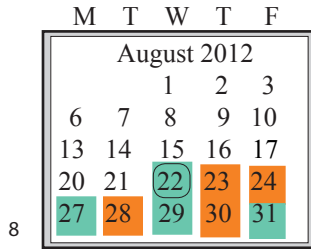

● Indicates No School for students.

■ Indicates Kindergarten Group A.

■ Indicates Kindergarten Group B.

20-21 Teacher Work Days
22 First Day for Students

1 Holiday Break - *No School*
21 Martin L. King Day - *No School*
30 Teacher Inservice - *No School*

3 Labor Day - *No School*

15 *No School (Conf Make-Up Day)*
18 Presidents' Day - *No School*

1-5 Achievement Testing
18 End of 1st grading period
19 COTA Day - *No School*
22-26 OGT Testing

11-15 OGT Testing
15 End of 3rd grading period
29 Good Friday - *No School*