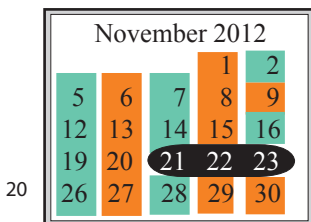

● Indicates No School for students.

■ Indicates Kindergarten Group A.

■ Indicates Kindergarten Group B.

20-21 Teacher Work Days
22 First Day for Students

1 Holiday Break - *No School*
21 Martin L. King Day - *No School*
30 Teacher Inservice - *No School*

3 Labor Day - *No School*

15 *No School (Conf Make-Up Day)*
18 Presidents' Day - *No School*

1-5 Achievement Testing
18 End of 1st grading period
19 COTA Day - *No School*
22-26 OGT Testing

11-15 OGT Testing
15 End of 3rd grading period
29 Good Friday - *No School*

21 *No School (Conf Make-Up Day)*
22-23 Thanksgiving Break - *No School*

1-5 Spring Break - *No School*
22-30 Achievement Testing

21 End of 2nd grading period
24-31 Christmas Break - *No School*

1-10 Achievement Testing
23 Last Day for Seniors
27 Memorial Day
29 Last Day for Students
30 Last Day for Teachers