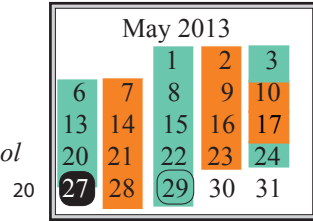

● Indicates No School for students.

■ Indicates Kindergarten Group A.

■ Indicates Kindergarten Group B.

20-21 Teacher Work Days
22 First Day for Students

1 Holiday Break - *No School*
21 Martin L. King Day - *No School*
30 Teacher Inservice - *No School*

3 Labor Day - *No School*

15 *No School (Conf Make-Up Day)*
18 Presidents' Day - *No School*

1-5 Achievement Testing
18 End of 1st grading period
19 COTA Day - *No School*
22-26 OGT Testing

11-15 OGT Testing
15 End of 3rd grading period
29 Good Friday - *No School*

21 *No School (Conf Make-Up Day)*
22-23 Thanksgiving Break - *No School*

1-5 Spring Break - *No School*
22-30 Achievement Testing

21 End of 2nd grading period
24-31 Christmas Break - *No School*

1-10 Achievement Testing
23 Last Day for Seniors
27 Memorial Day
29 Last Day for Students
30 Last Day for Teachers