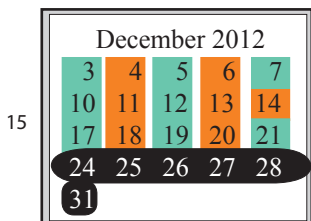

21 End of 2nd grading period
24-31 Christmas Break - *No School*