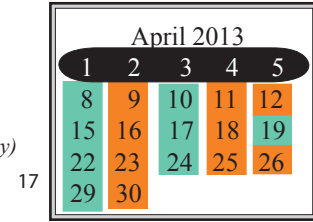

● Indicates No School for students.

■ Indicates Kindergarten Group A.

■ Indicates Kindergarten Group B.

20-21 Teacher Work Days
22 First Day for Students

1 Holiday Break - *No School*
21 Martin L. King Day - *No School*
30 Teacher Inservice - *No School*

3 Labor Day - *No School*

15 *No School (Conf Make-Up Day)*
18 Presidents' Day - *No School*

1-5 Achievement Testing
18 End of 1st grading period
19 COTA Day - *No School*
22-26 OGT Testing

11-15 OGT Testing
15 End of 3rd grading period
29 Good Friday - *No School*

21 *No School (Conf Make-Up Day)*
22-23 Thanksgiving Break - *No School*

1-5 Spring Break - *No School*
22-30 Achievement Testing

21 End of 2nd grading period
24-31 Christmas Break - *No School*

1-10 Achievement Testing
23 Last Day for Seniors
27 Memorial Day
29 Last Day for Students
30 Last Day for Teachers