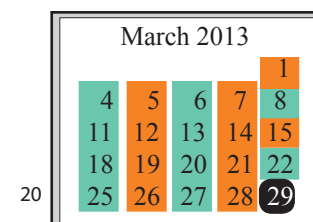

● Indicates No School for students.

■ Indicates Kindergarten Group A.

■ Indicates Kindergarten Group B.

20-21 Teacher Work Days
22 First Day for Students

1 Holiday Break - *No School*
21 Martin L. King Day - *No School*
30 Teacher Inservice - *No School*

3 Labor Day - *No School*

15 *No School (Conf Make-Up Day)*
18 Presidents' Day - *No School*

1-5 Achievement Testing
18 End of 1st grading period
19 COTA Day - *No School*
22-26 OGT Testing

11-15 OGT Testing
15 End of 3rd grading period
29 Good Friday - *No School*