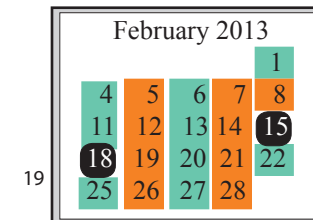

● Indicates No School for students.

■ Indicates Kindergarten Group A.

■ Indicates Kindergarten Group B.

20-21 Teacher Work Days
22 First Day for Students

1 Holiday Break - *No School*
21 Martin L. King Day - *No School*
30 Teacher Inservice - *No School*

3 Labor Day - *No School*

15 *No School (Conf Make-Up Day)*
18 Presidents' Day - *No School*

1-5 Achievement Testing
18 End of 1st grading period
19 COTA Day - *No School*
22-26 OGT Testing

11-15 OGT Testing
15 End of 3rd grading period
29 Good Friday - *No School*