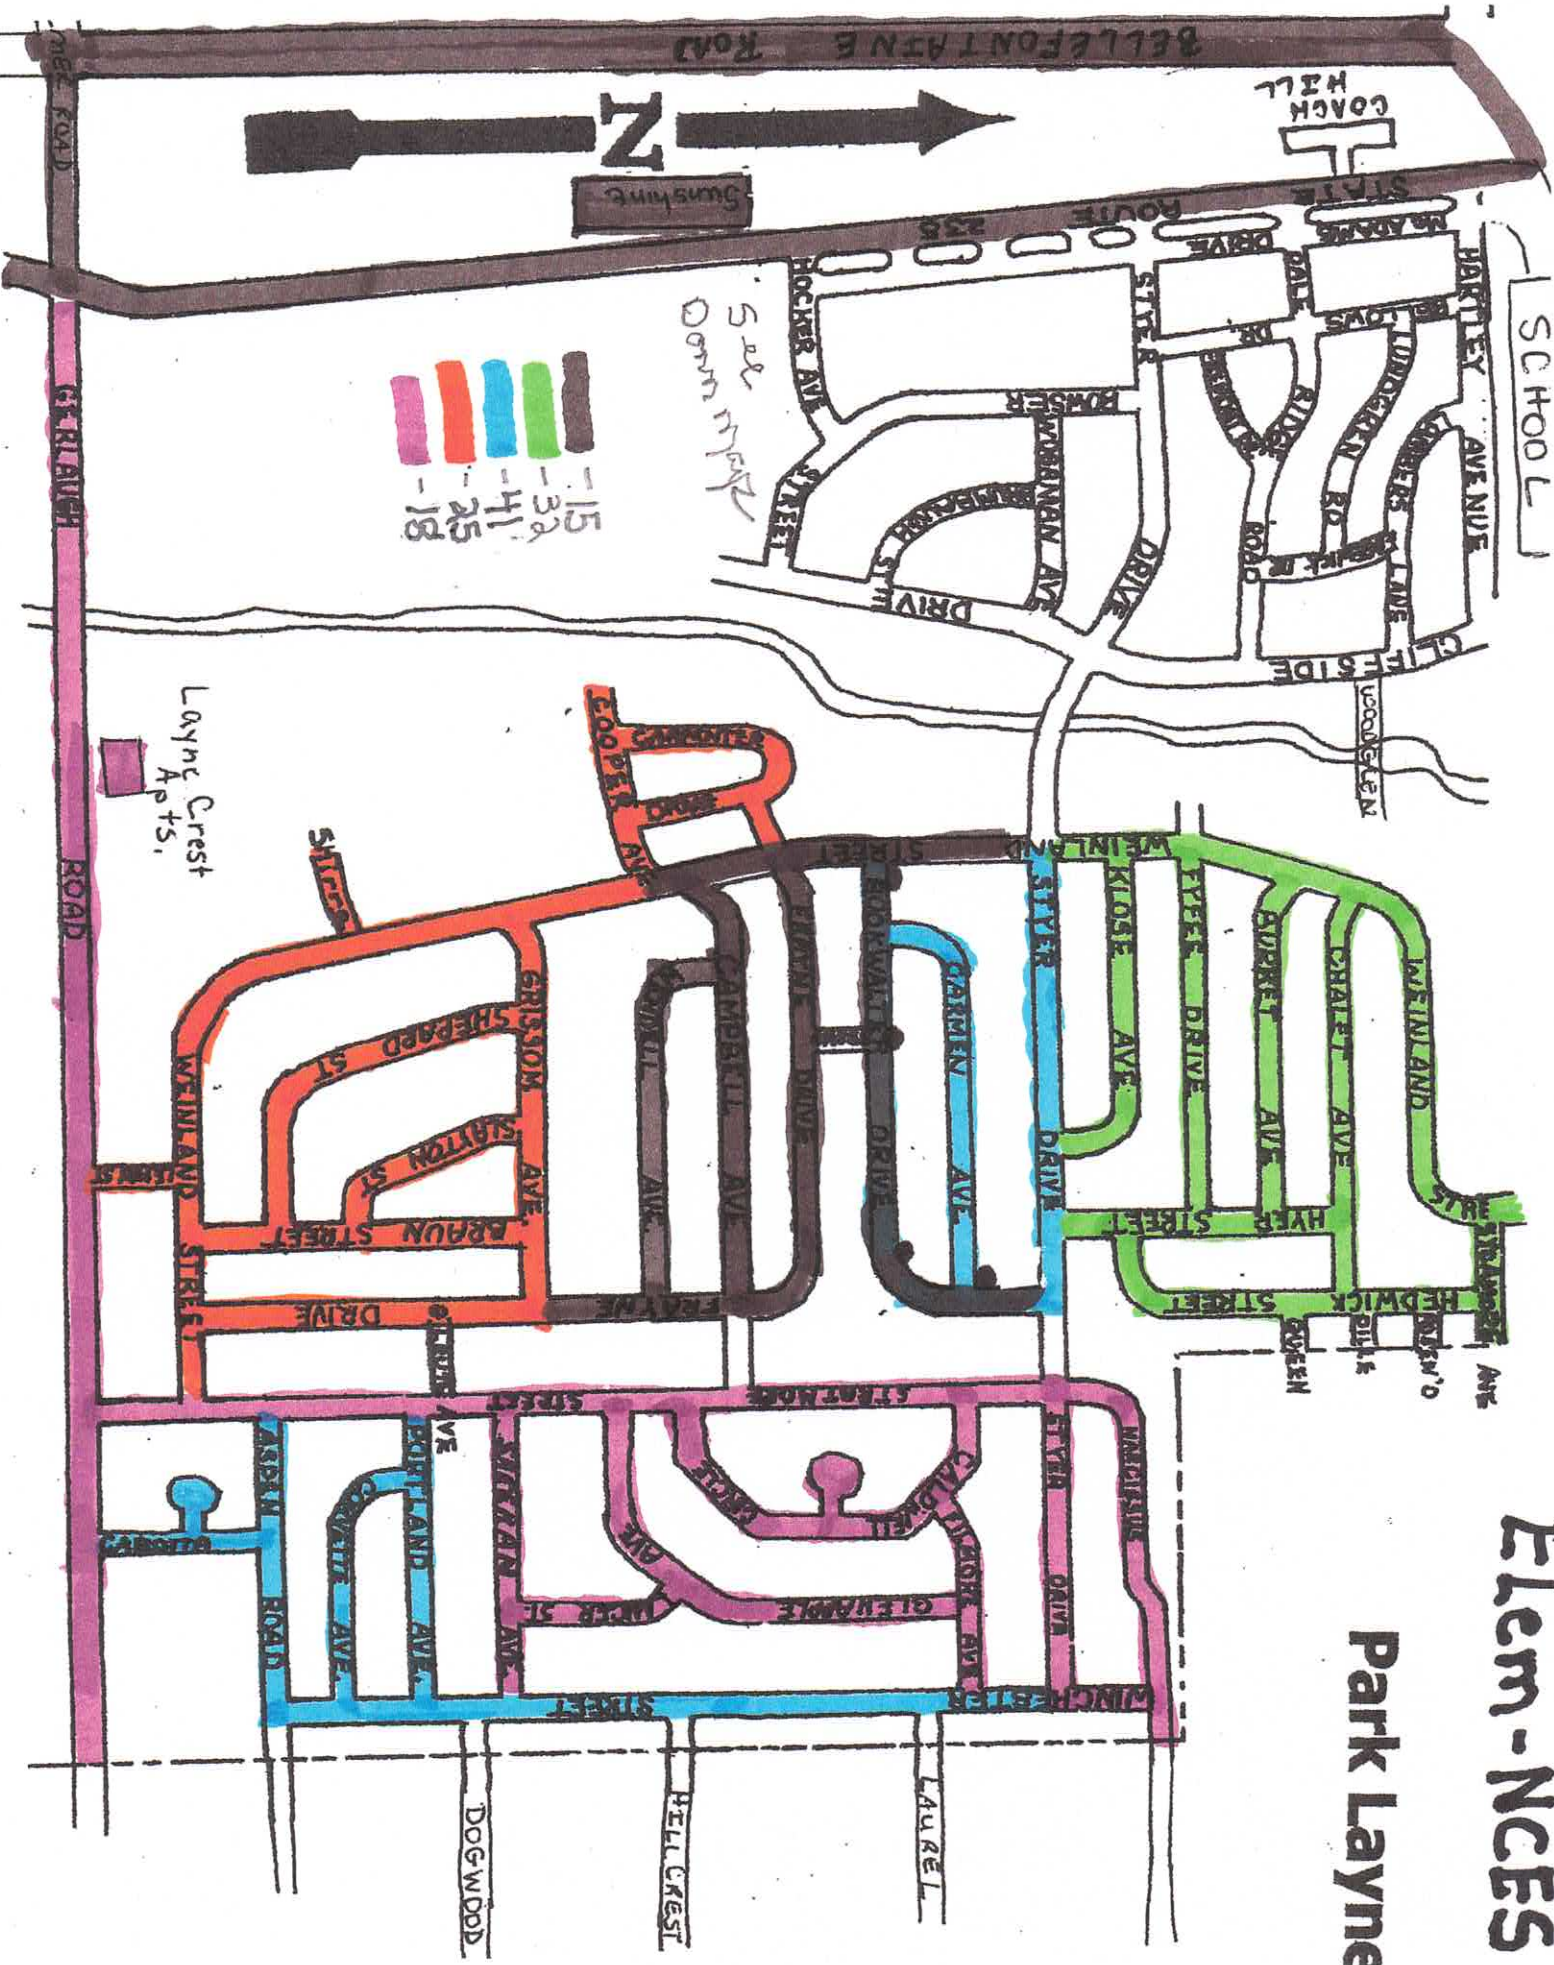

# Elem - NCS

## Park Layne

# ELEM-NCES

-  - 10
-  - 3
-  - 37
-  - 42
-  - 13
-  - 4017
-  - 6

SCHOOL NCES

NEW CARLISLE

## TECUMSEH LOCAL SCHOOLS

Canoe Rental