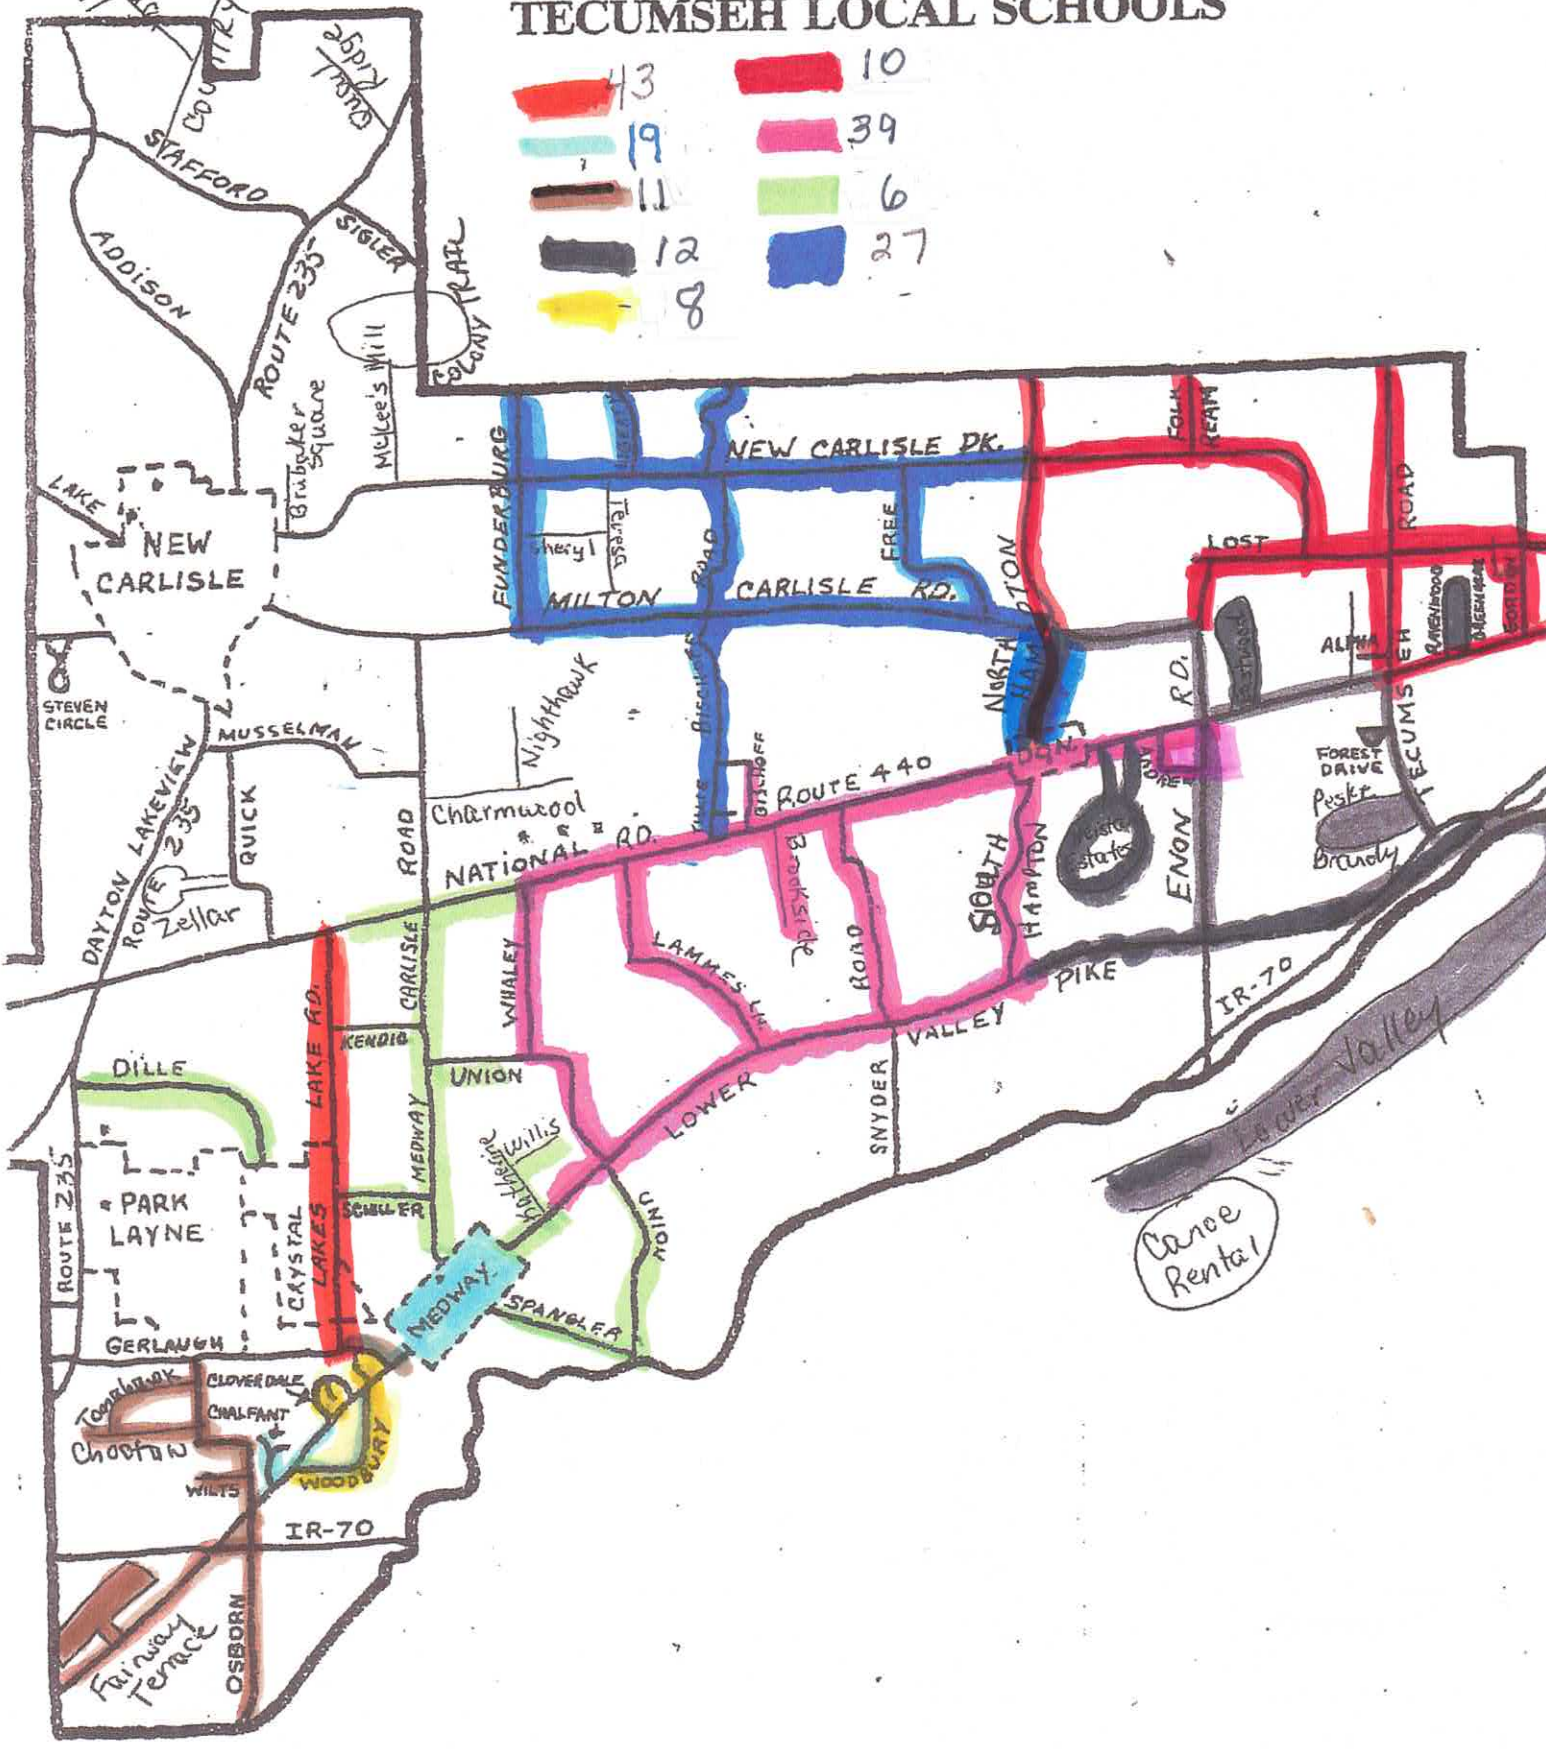

ELEM - DONN

TECUMSEH LOCAL SCHOOLS

ELEM-DONN

19

MEDWAY

ELEM -
DONN

CRYSTAL LAKE

- 6
- 43
- 8

2nd St.
1st St.

ELEM-DONNA Park Laync

SCHOOL

43

Walk Zone

Laync Crest Apts.

Sunshine

BELLEFONTAINE ROAD

GERLAUGH ROAD