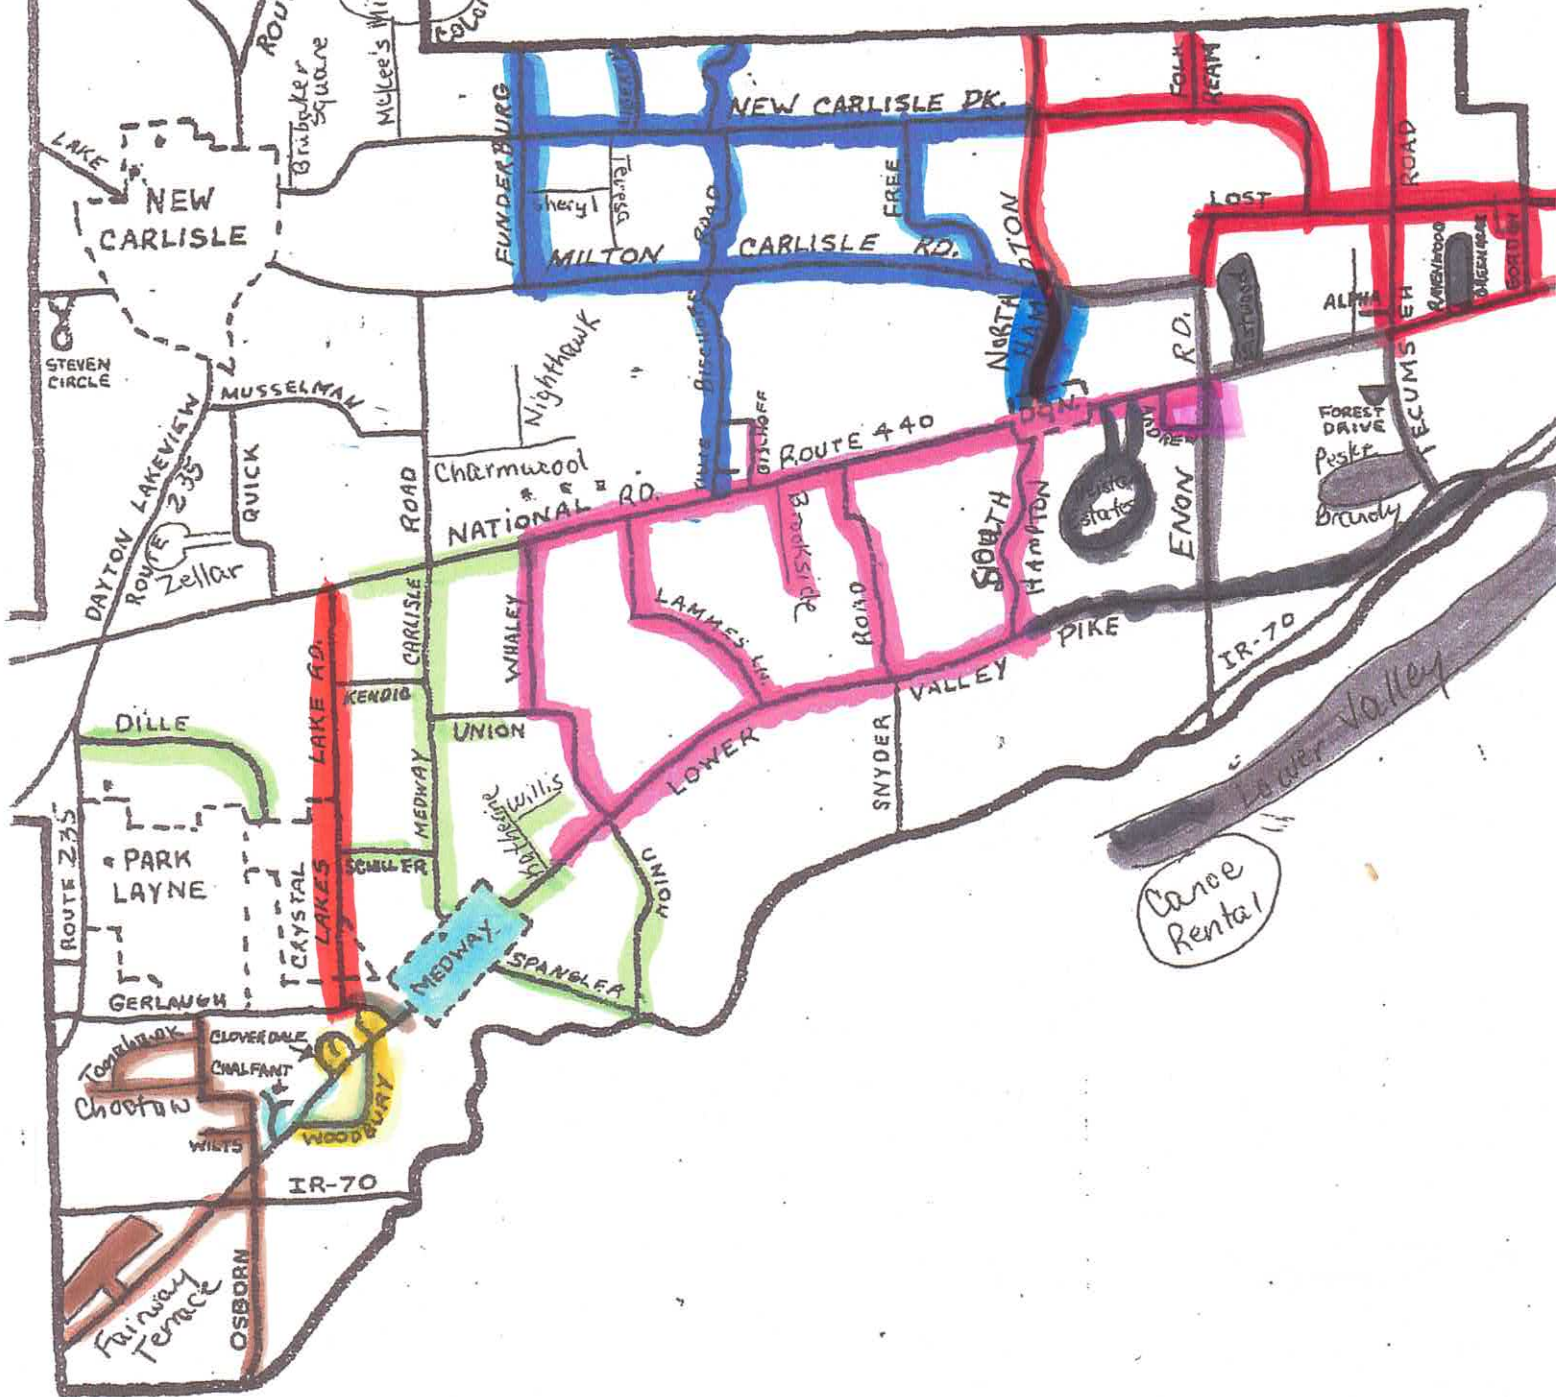

ELEM-DONN

TECUMSEH LOCAL SCHOOLS

ELEM-DONN

19

MEDWAY

ELEM-DONN

Park Laync

SCHOOL

Laync Crest Apts.

43

Walk Zone

Sunshine

BELLEFONTAINE ROAD

COACH HILL

STATE ROUTE 235

GERLAUGH ROAD

FREE ROAD

ELEM -
DONN

CRYSTAL LAKE

-  6
-  43
-  8