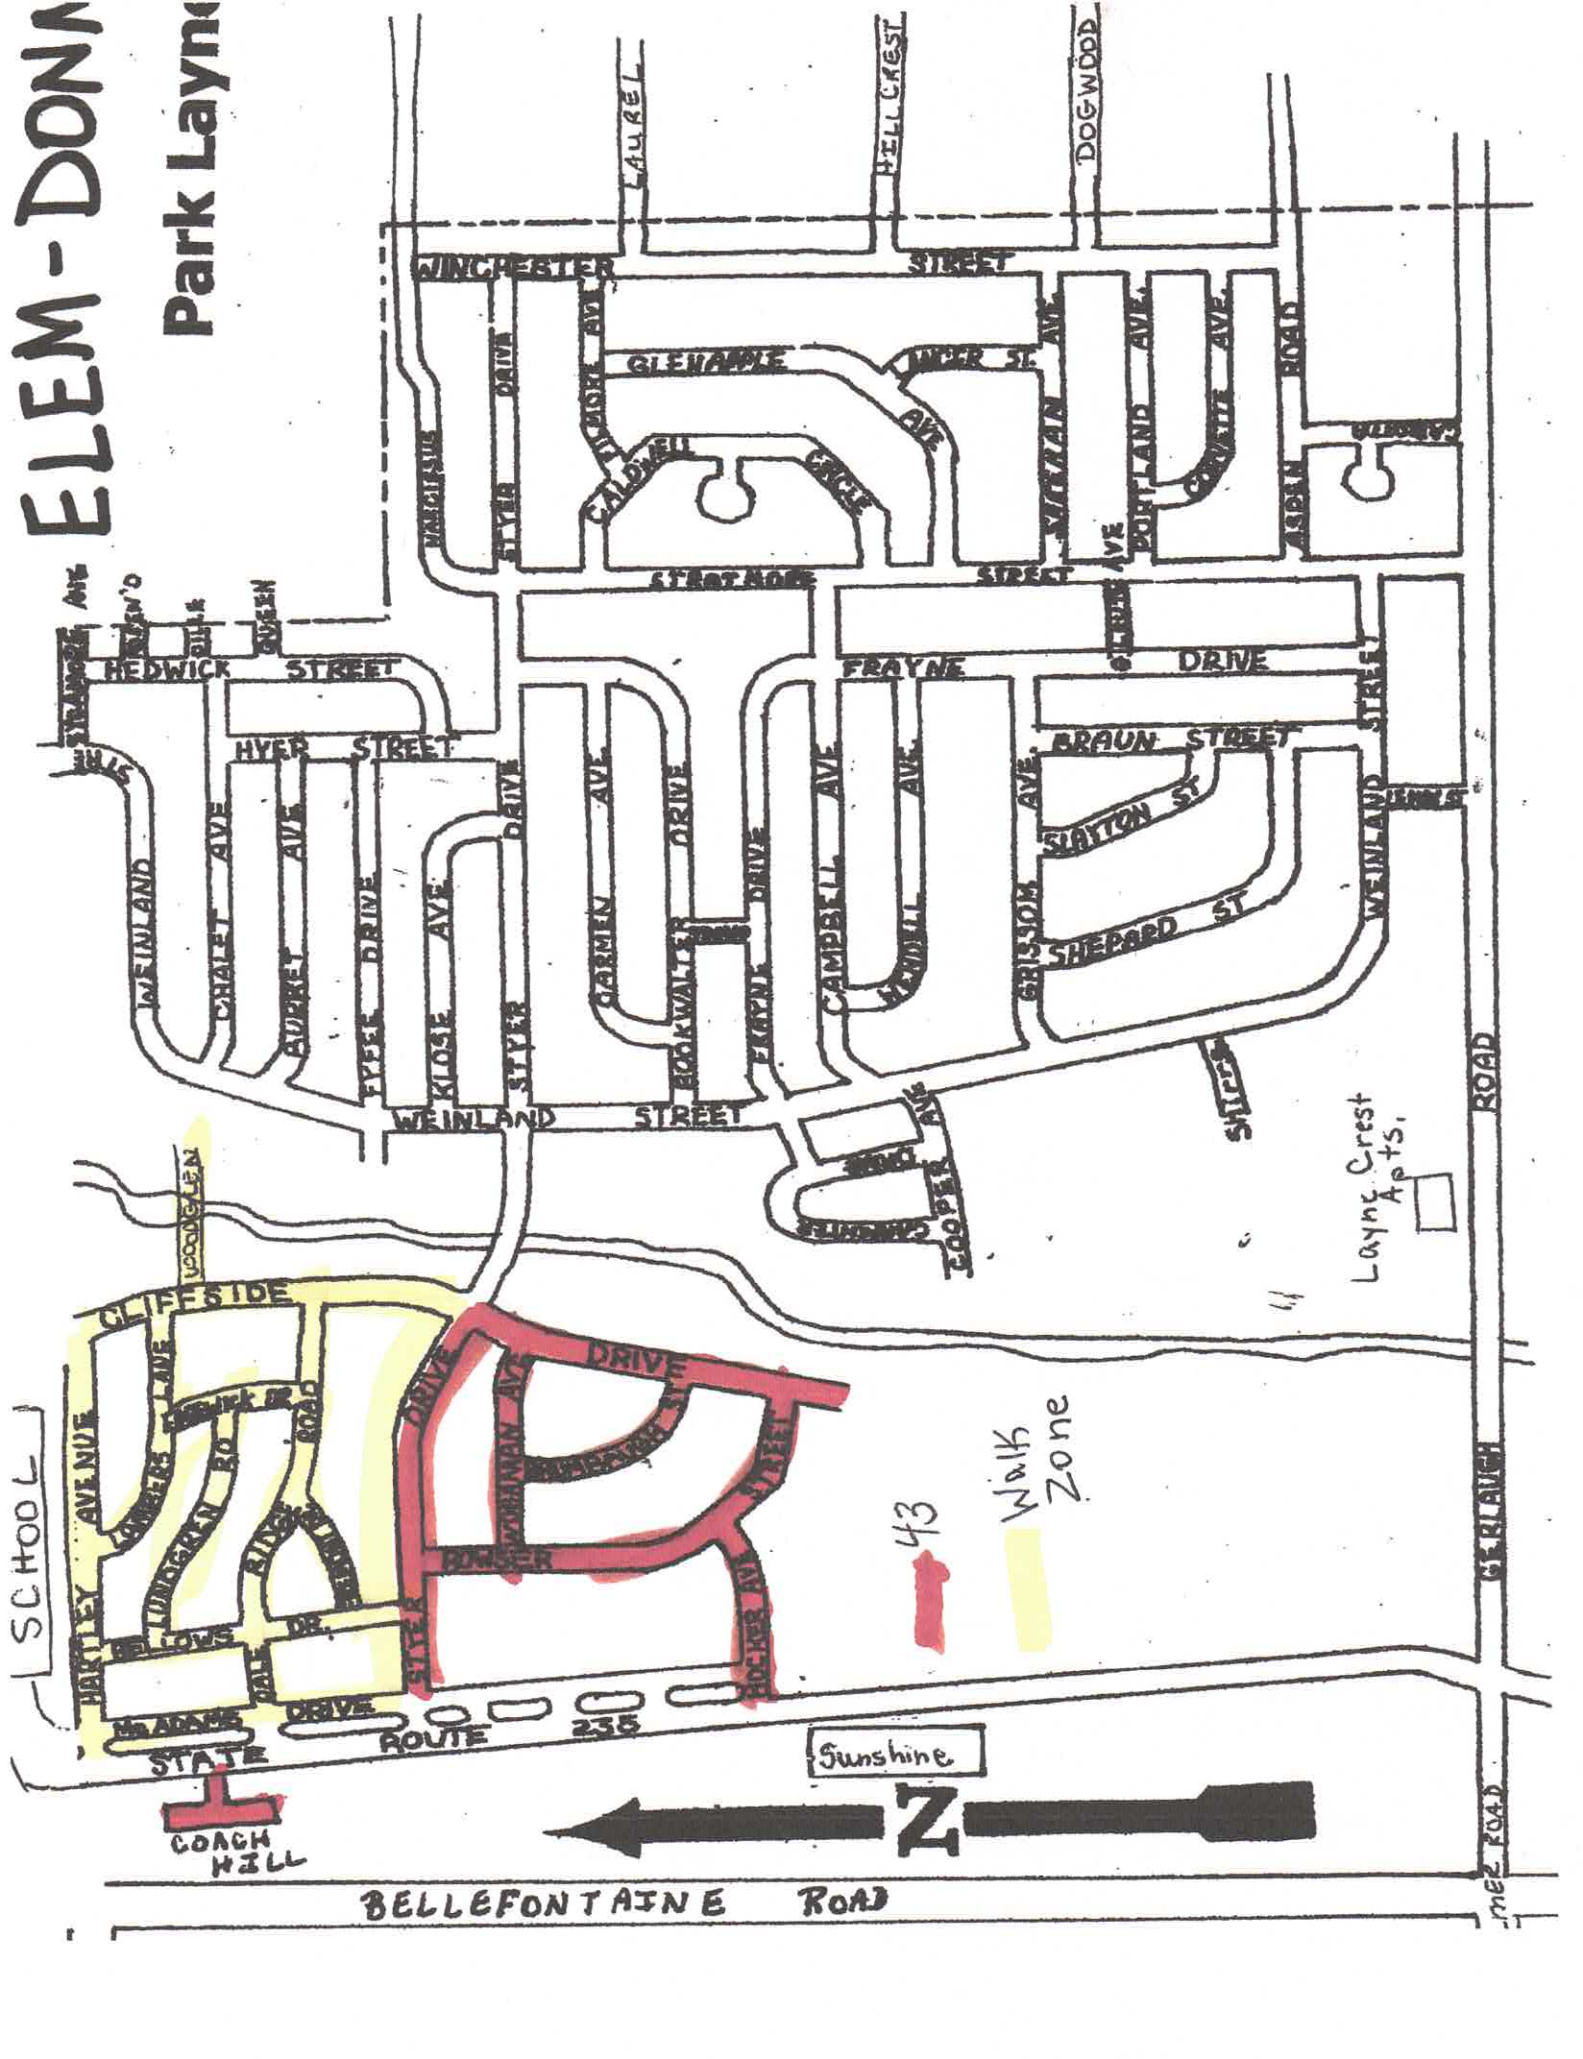

ELEM-DONN

TECUMSEH LOCAL SCHOOLS

ELEM-DONN

19

MEDWAY

ELEM-DONN

Park Laync

SCHOOL

Laync Crest Apts.

43

Walk Zone

Sunshine

BELLEFONTAINE ROAD

COACH HILL

STATE ROUTE 235

GERLAUGH ROAD

FREE ROAD

ELEM -
DONN

CRYSTAL LAKE

-  6
-  43
-  8