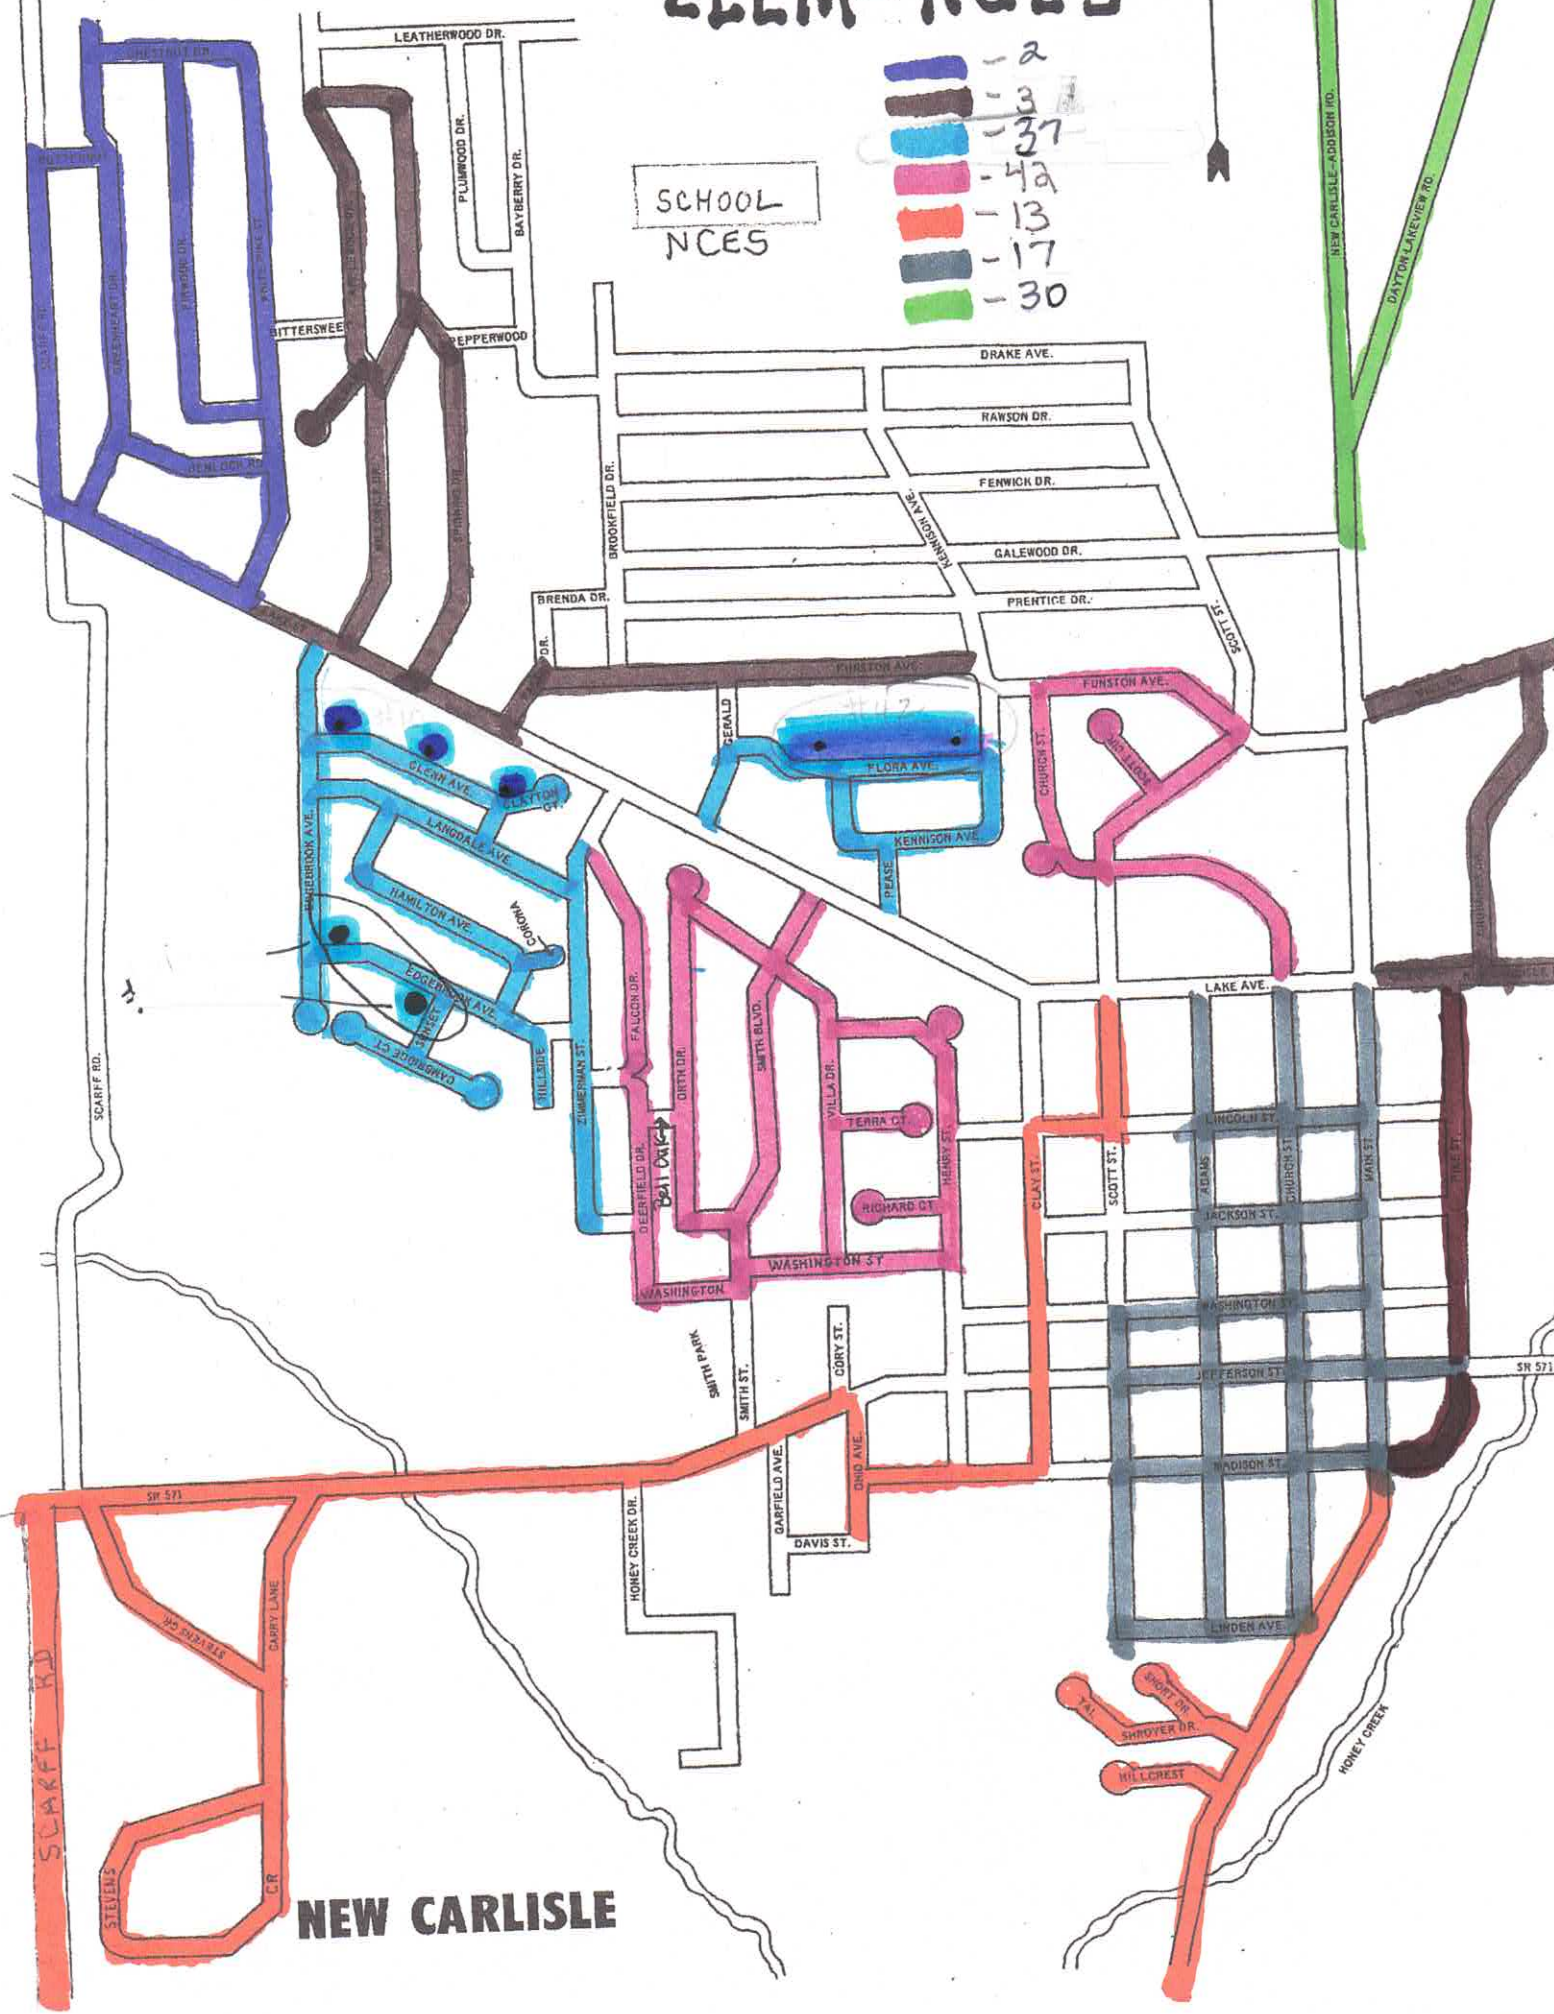

ELEM-NCES

TECUMSEH LOCAL SCHOOLS

ELEM-NCES

SCHOOL
NCES

-  - 2
-  - 3
-  - 37
-  - 4a
-  - 13
-  - 17
-  - 30

NEW CARLISLE

Elem-NCES

Park Layne

- 15
- 9
- 41
- 36
- 18

Layne Crest
Apts.

SCHOOL

COACH
HILL

Sunshine

BELLEFONTAINE ROAD

64 LAUGH ROAD

64 LAUGH ROAD