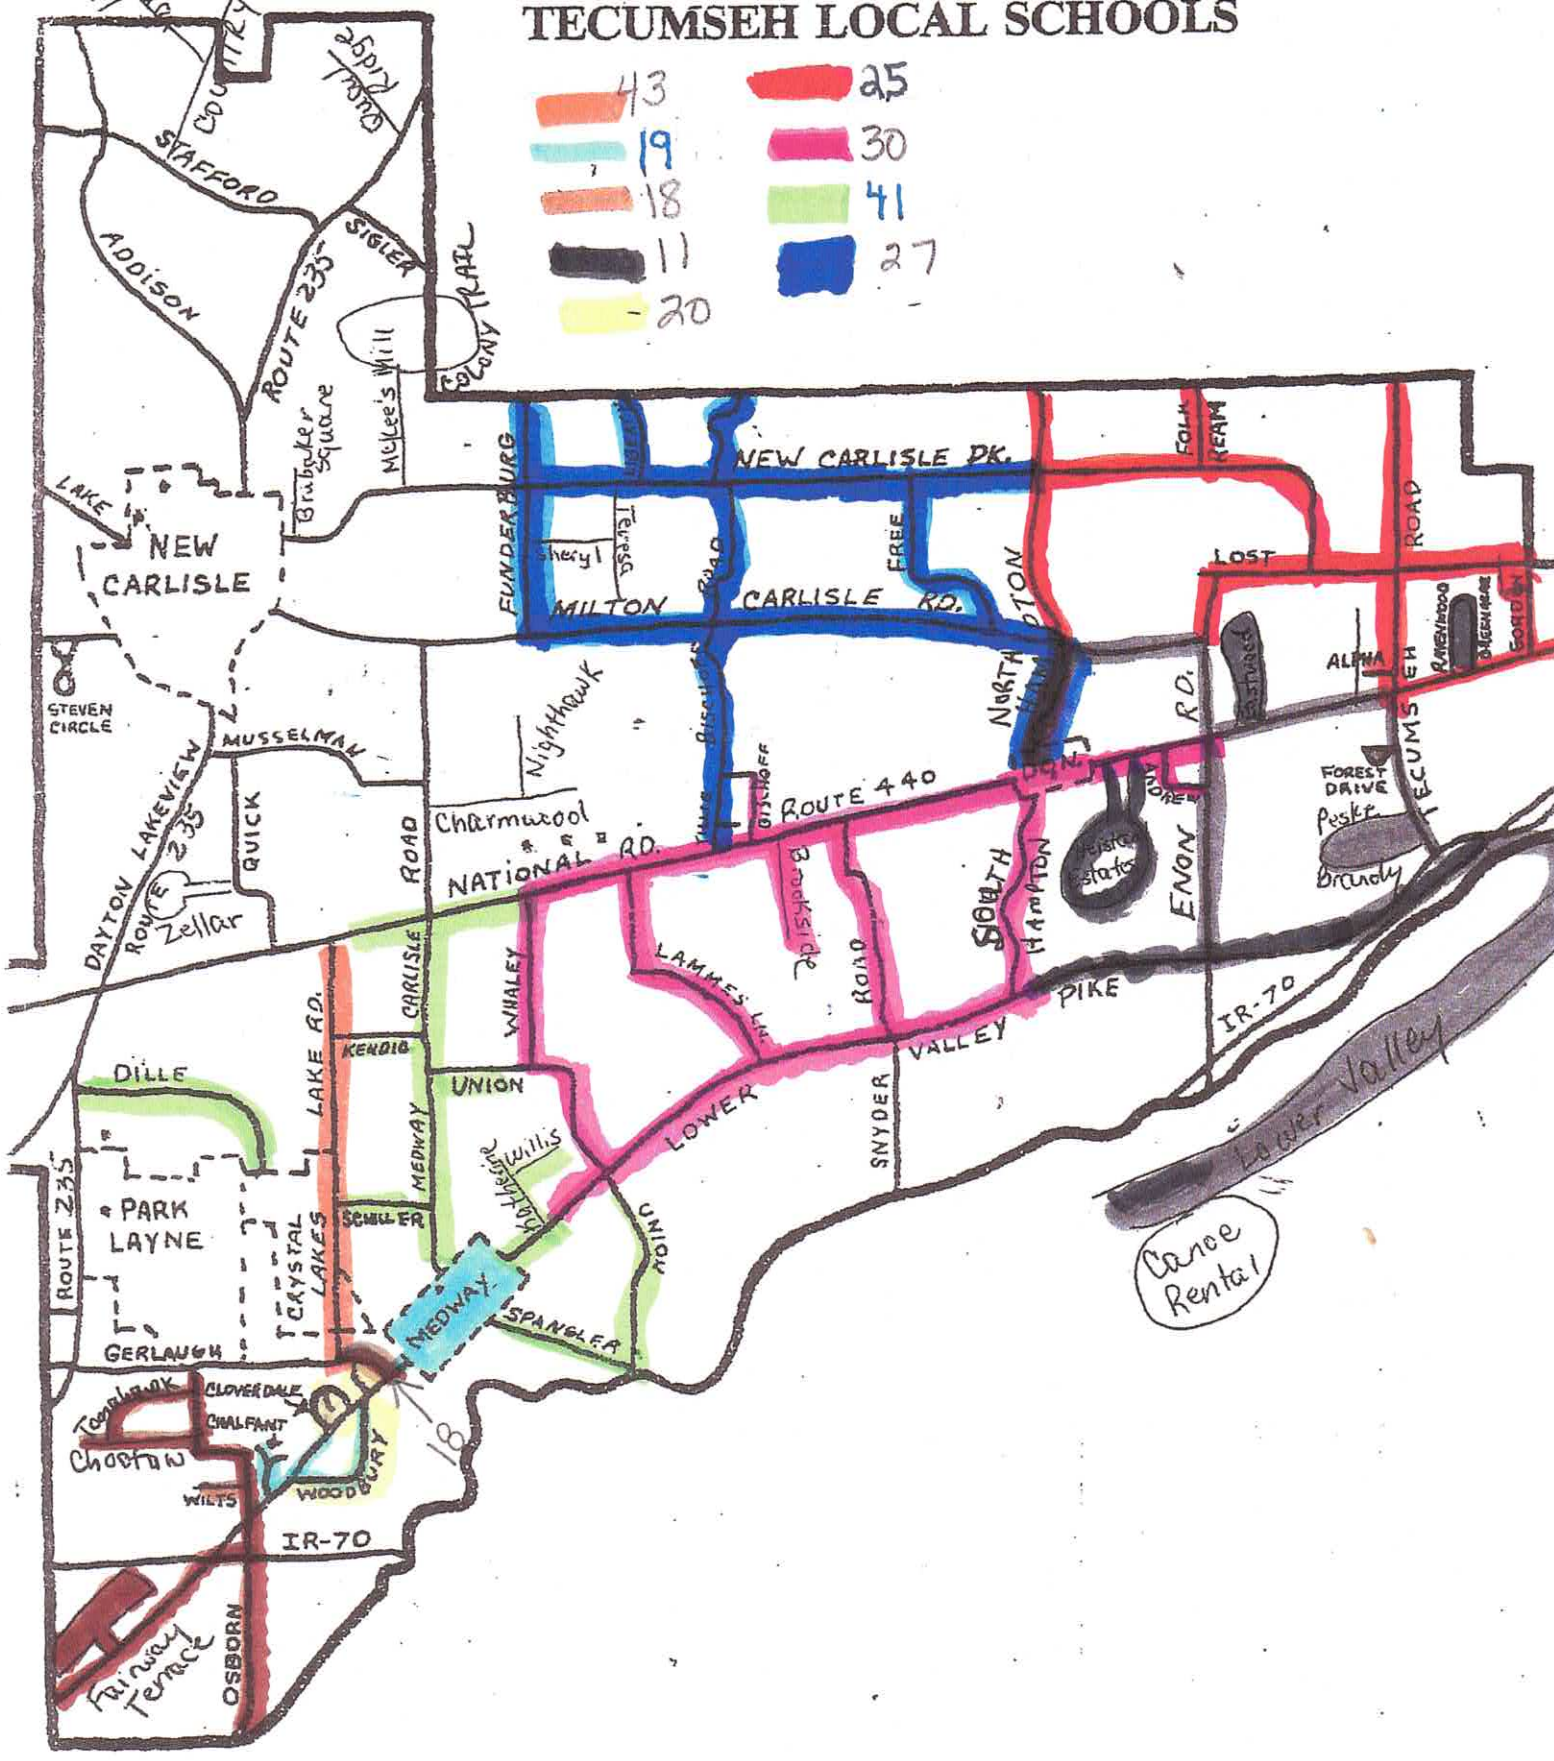

## TECUMSEH LOCAL SCHOOLS

14

# MEDWAY

ELEM-DONN

Park Layne

MEE ROAD

GERLAUGH

ROAD

DOGWOOD

ELEM -  
DONN

**CRYSTAL  
LAKE**