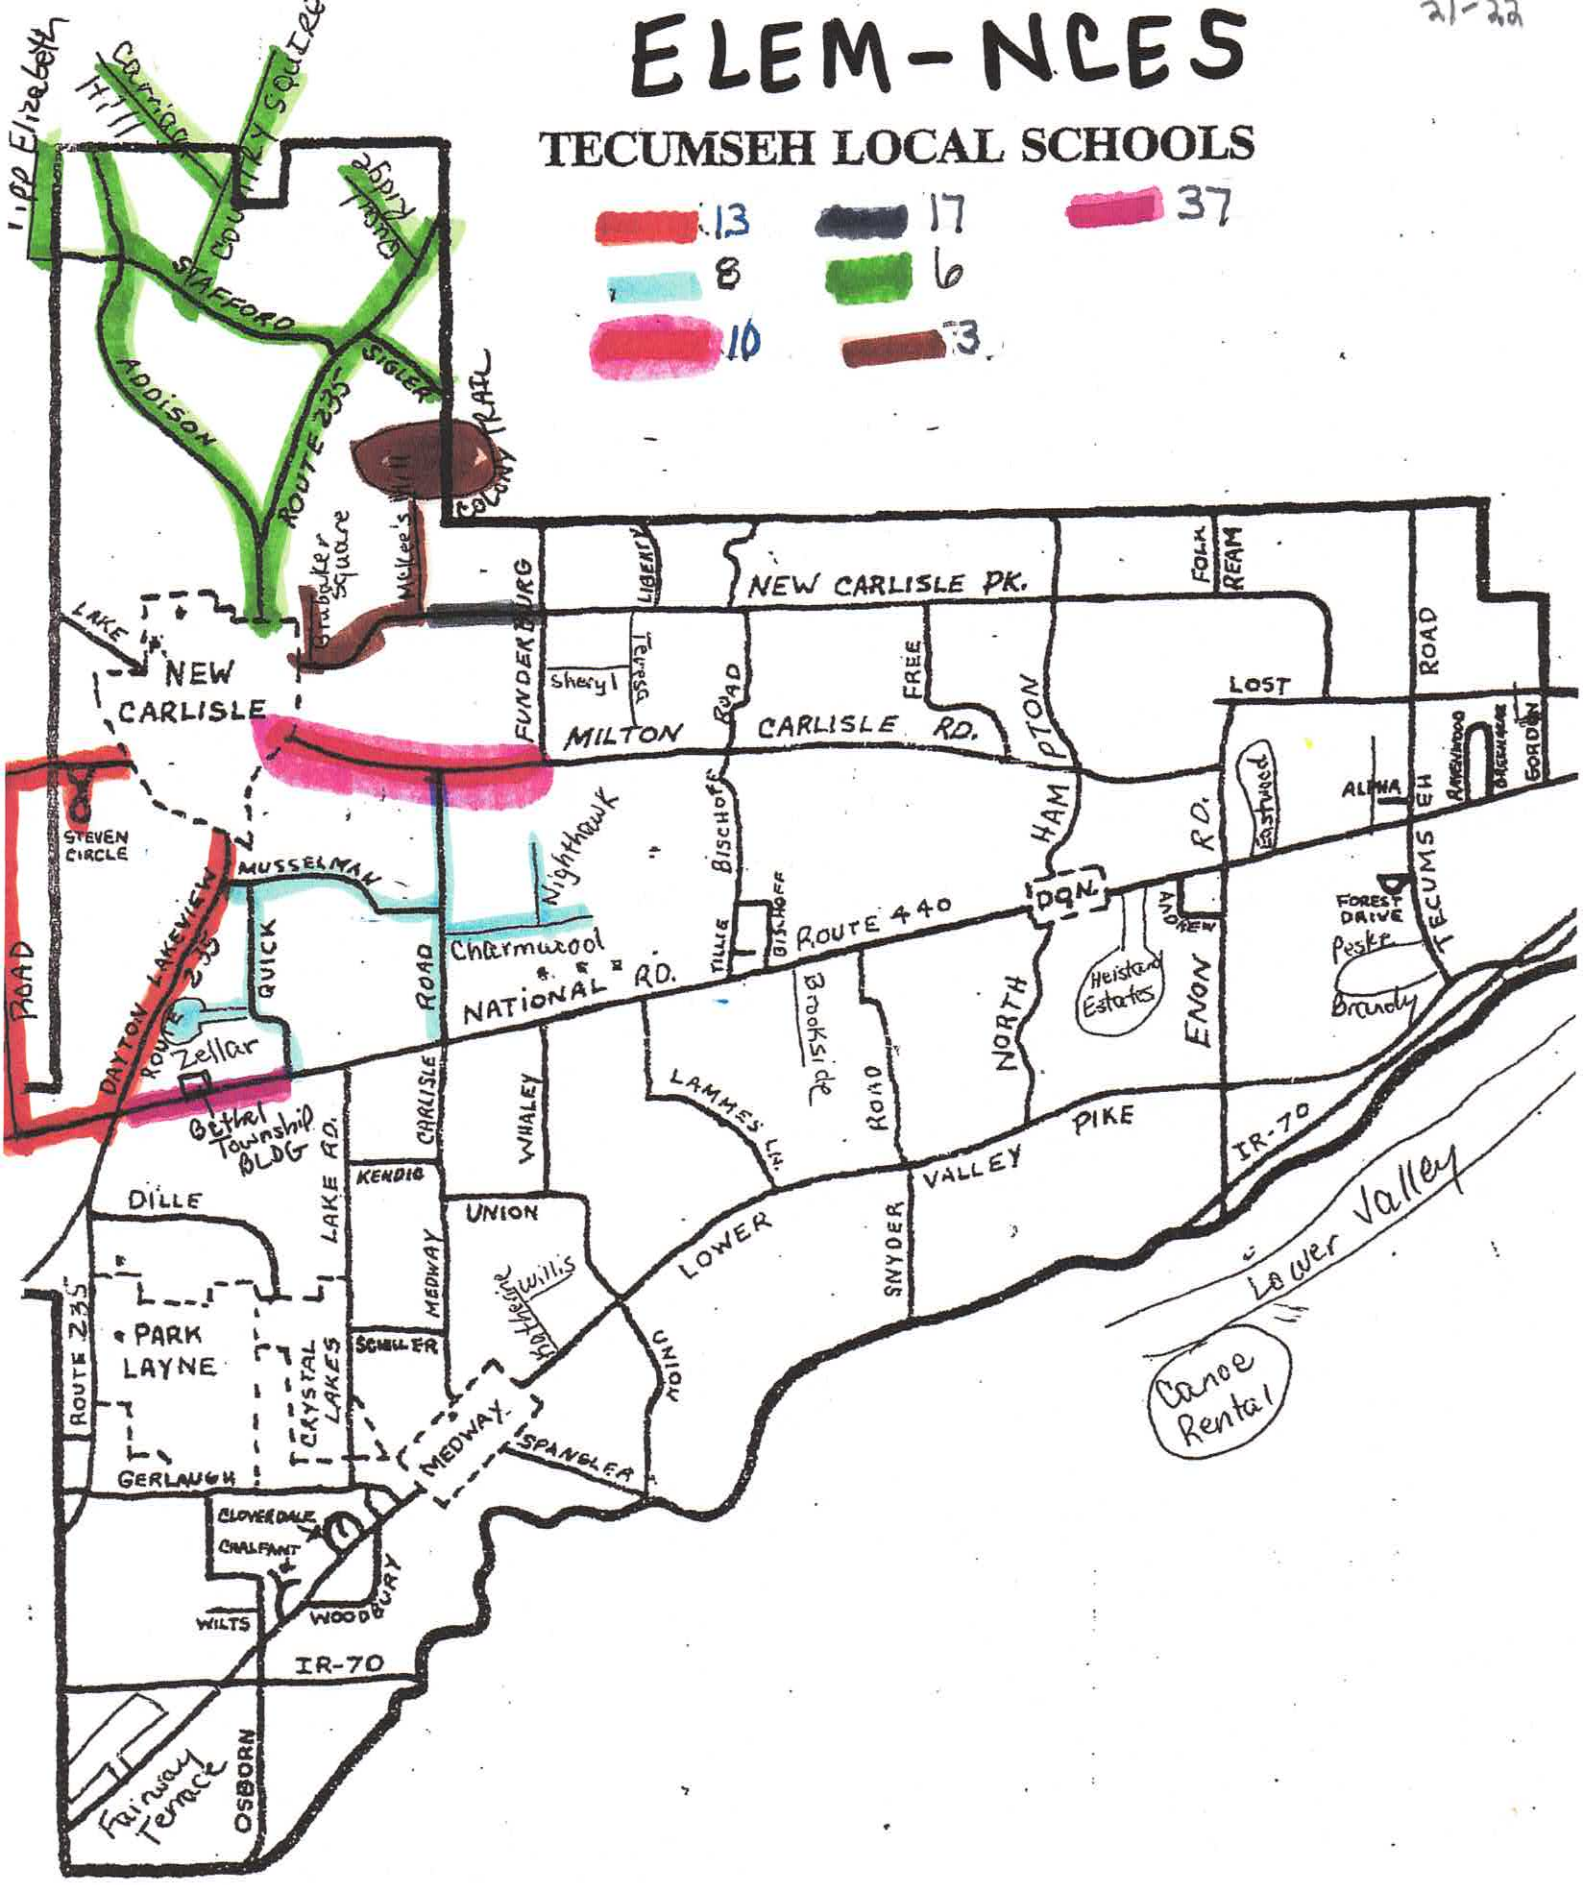

ELEM-NCES

TECUMSEH LOCAL SCHOOLS

Elem-NCES

Park Layne

COACH HILL

SCHOOL

- 1/2 mile
- 1/3 mile
- 1/4 mile
- 1/5 mile
- 1/6 mile
- 1/7 mile

Sale Down

Layne Crest Apts.

STANLEY AVE

HEDWICK ST

HYER STREET

ADRIAN AVE

TYLER DRIVE

WEINLAND AVE

WEINLAND AVE

WEINLAND AVE

WEINLAND AVE

WEINLAND AVE

WEINLAND AVE

WEINLAND AVE

WEINLAND AVE

WEINLAND AVE

WEINLAND AVE